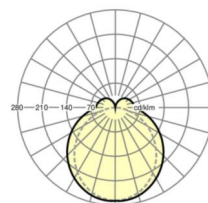

LIGHTING TECHNOLOGY

| | |
|------------------------------------|--|
| Placement | LED, Colour rendering/Light colour CRI ≥ 80 / 3000K |
| Colour tolerance (MacAdam) | 3SDCM |
| Photobiological safety (Luminaire) | RG1 |
| Nominal luminous flux | 5530lm |
| LED service life | 50000h L80/B10 (Tq 35°C) |
| Luminaire luminous efficiency | 161lm/W |
| Beam angle | 130° (C0) / 110° (C90) |
| UGR lat./long. | 24.4 / 22.9 |

MECHANICS

| | |
|------------------------|--|
| Housing colour | black RAL 9005 |
| Dimensions (LxWxH/DxH) | 1531mm x 63mm x 54mm |
| Weight (net) | 2kg |
| Type of installation | Mounting rail system installation, Light structure |

Dimensions

| | | |
|---|---------|--------|
| L | 1531 mm | Length |
| B | 63 mm | Width |
| H | 54 mm | Height |

DEEP-LINK

<https://www.regiolum.de/en/article/19130004074>

| | |
|----------------|----------------|
| Reference | LED 6000lm 830 |
| ηLB | 100 % |
| Φ ↓/↑ | 84 % / 16 % |
| UGR lat./long. | 24.4 / 22.9 |